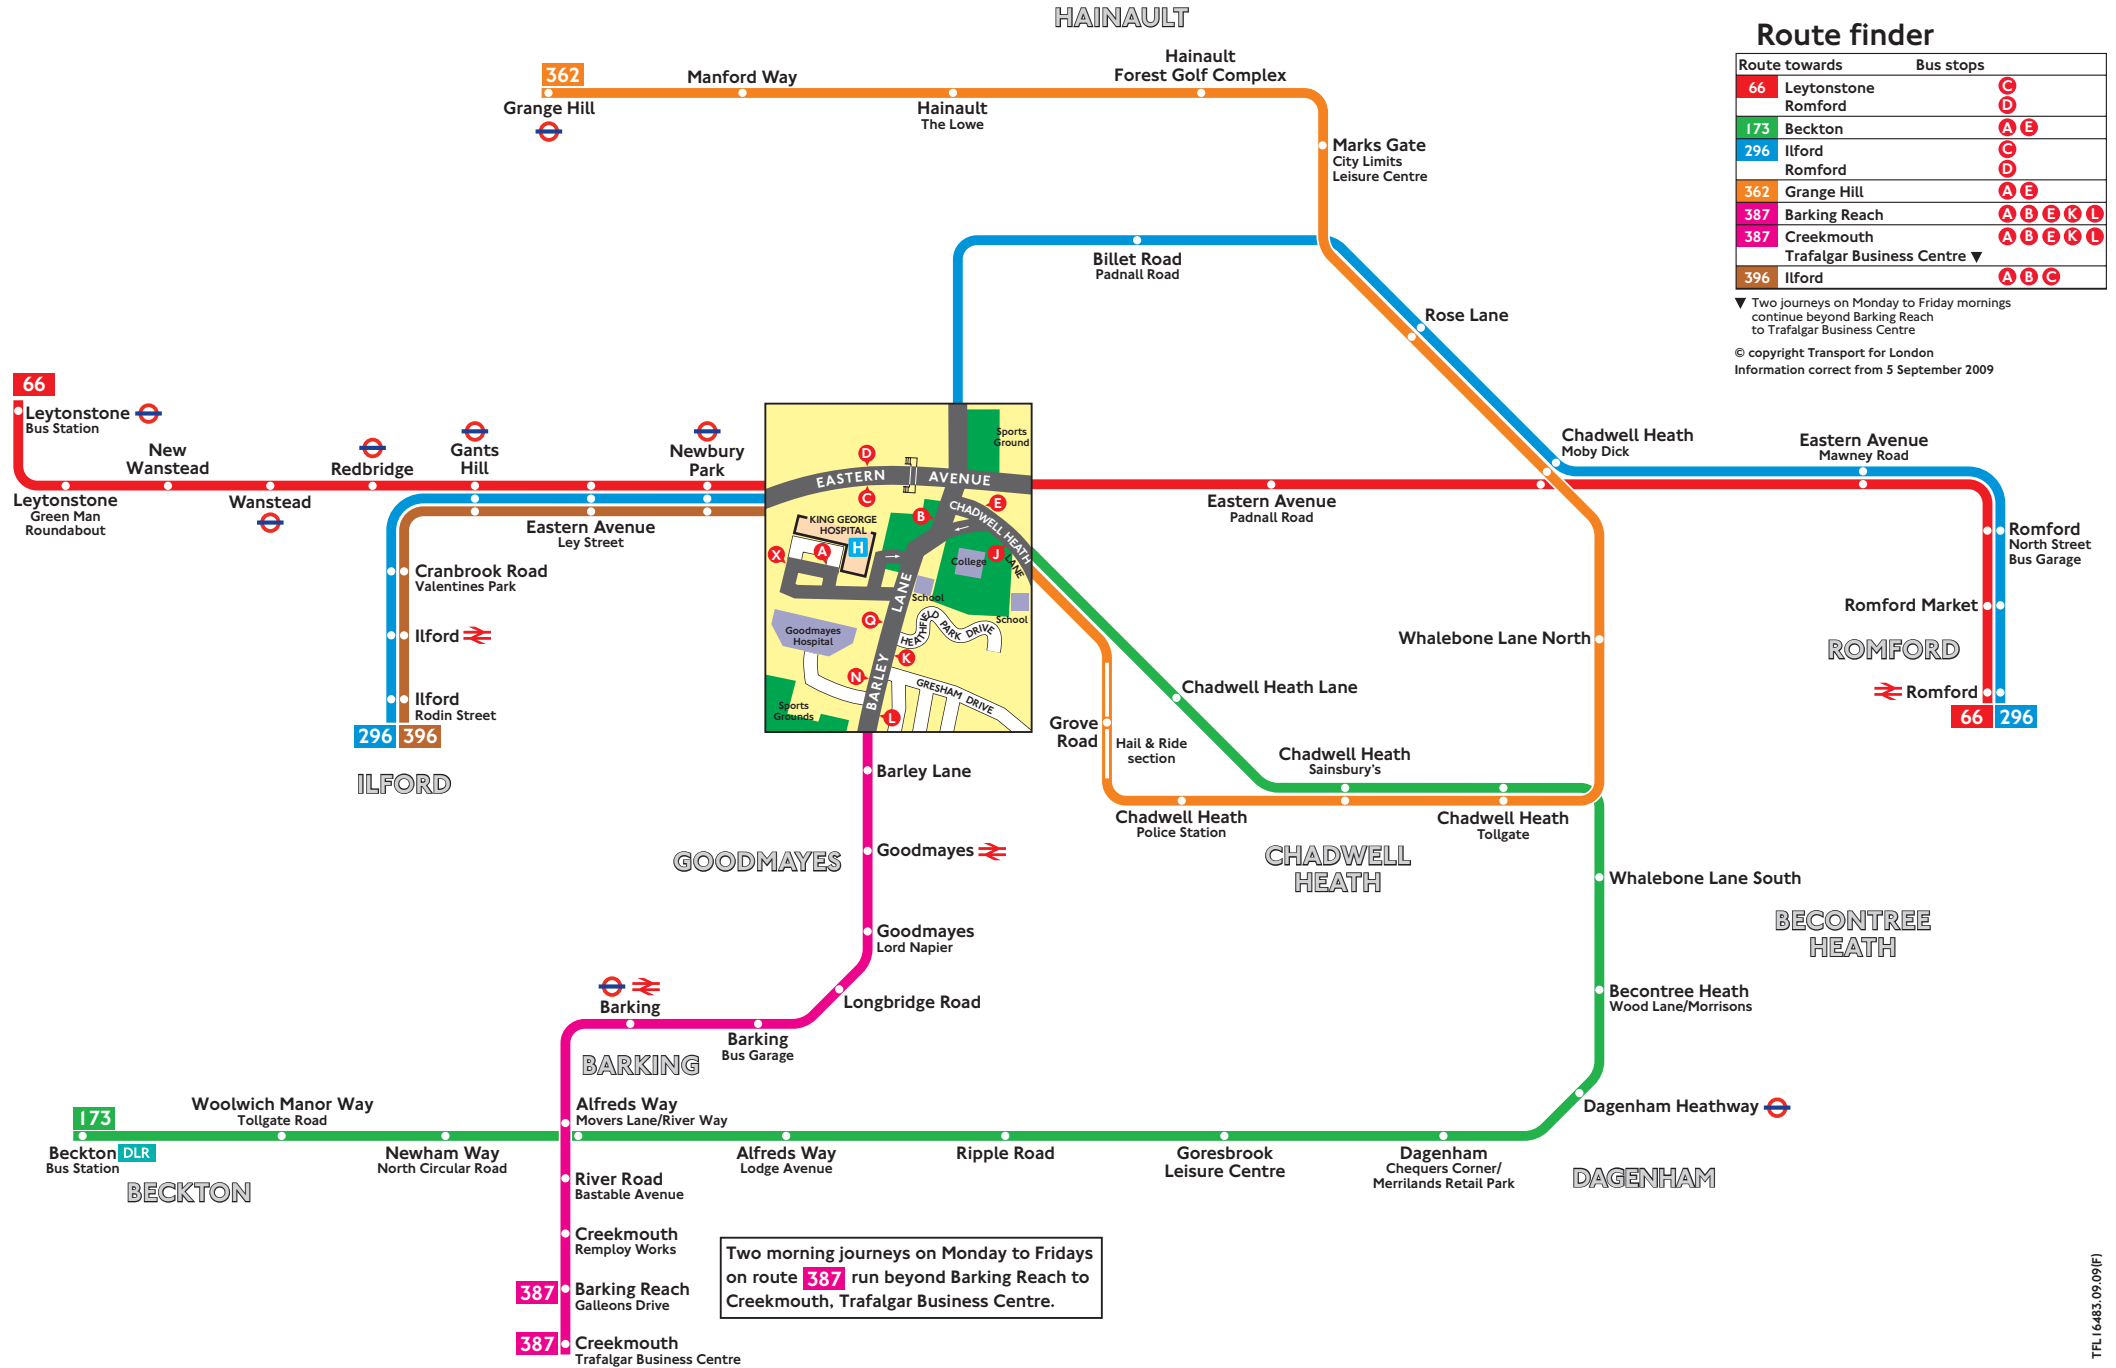

# Buses from King George Hospital

## Route finder

Route towards	Bus stops
66	Leytonstone <b>C</b> Romford <b>D</b>
173	Beckton <b>A E</b>
296	Ilford <b>C</b> Romford <b>D</b>
362	Grange Hill <b>A E</b>
387	Barking Reach <b>A B E K L</b> Creekmouth <b>A B E K L</b>
387	Trafalgar Business Centre ▼ <b>A B E K L</b>
396	Ilford <b>A B C</b>

▼ Two journeys on Monday to Friday mornings continue beyond Barking Reach to Trafalgar Business Centre  
 © copyright Transport for London  
 Information correct from 5 September 2009

Two morning journeys on Monday to Fridays on route 387 run beyond Barking Reach to Creekmouth, Trafalgar Business Centre.